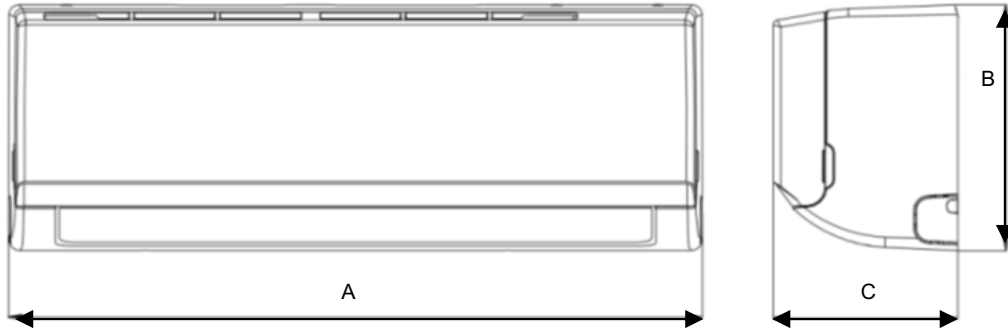

## FEATURES

Model	AKAY-CF 26 DR10	AKAY-CF 35 DR10	AKAY-CF 52 DR10	AKAY-CF 71 DR10
Cooling capacity	2,64 kW	3,52 kW	5,28 kW	7,03 kW
Cooling power input	732 W	1.213 W	1.550 W	2.600 W
Heating capacity	2,93 kW	3,81 kW	5,57 kW	7,33 kW
Heating power input	733 W	1.088 W	1.570 W	2.400 W
ErP Classification cold/heat	A++ / A+	A++ / A+	A++ / A+	A++ / A+
Airflow (indoor)	325/360/466 m <sup>3</sup> /h	314/430/540 m <sup>3</sup> /h	540/680/840 m <sup>3</sup> /h	662/817/980 m <sup>3</sup> /h
Sound pressure (indoor)	25 dB(A)	25 dB(A)	26 dB(A)	36 dB(A)
Airflow (outdoor)	1.750 m <sup>3</sup> /h	1.800 m <sup>3</sup> /h	2.100 m <sup>3</sup> /h	3.500 m <sup>3</sup> /h
Sound pressure (outdoor)	55,50 dB(A)	56 dB(A)	56 dB(A)	59 dB(A)
Power supply	220-240 V / 1 / 50			
Power wiring (outdoor)	(2+T)x1,50 mm <sup>2</sup>	(2+T)x1,50 mm <sup>2</sup>	(2+T)x1,50 mm <sup>2</sup>	(2+T)x2,50 mm <sup>2</sup>
Communication wiring	(4+T)x1,50 mm <sup>2</sup>	(4+T)x1,50 mm <sup>2</sup>	(4+T)x1,50 mm <sup>2</sup>	(4+T)x2,50 mm <sup>2</sup>
Refrigerating pipes	Ø1/4" / Ø3/8"	Ø1/4" / Ø3/8"	Ø1/4" / Ø1/2"	Ø3/8" / Ø5/8"
Refrigerant charge / Additional charge	0,55 kg / 0,012 kg	0,55 kg / 0,012 kg	1,08 kg / 0,012 kg	1,42 kg / 0,024 kg
Max. pipe length	25 m	25 m	30 m	50 m
Max. level difference	10 m	10 m	20 m	25 m

## WIRING DIAGRAM

NOTES:

- (1) The data and specifications present in this sheet may vary without notice.  
 (2) The images on this sheet are indicative and may be different from the final machine.

## DIMENSIONS & WEIGHT OF INDOOR UNIT

Model	Weight	A	B	C
<b>KAY-CF 26 DR10</b>	7,60 kg	805 mm	285 mm	194 mm
<b>KAY-CF 35 DR10</b>	7,60 kg	805 mm	285 mm	194 mm
<b>KAY-CF 52 DR10</b>	10 kg	957 mm	302 mm	213 mm
<b>KAY-CF 71 DR10</b>	12,30 kg	1.040 mm	327 mm	220 mm