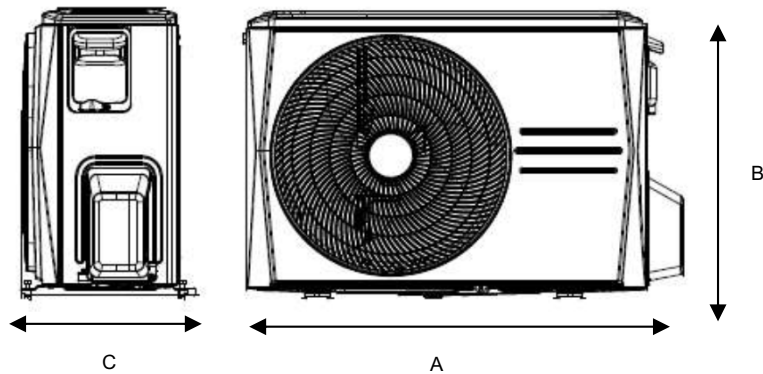

DIMENSIONS & WEIGHT OF OUTDOOR UNIT

Model	Weight	A	B	C
KAE-CF 26 DR10	23,20 kg	720 mm	495 mm	270 mm
KAE-CF 35 DR10	23,20 kg	720 mm	495 mm	270 mm
KAE-CF 52 DR10	32,70 kg	805 mm	554 mm	330 mm
KAE-CF 71 DR10	42,90 kg	890 mm	673 mm	342 mm