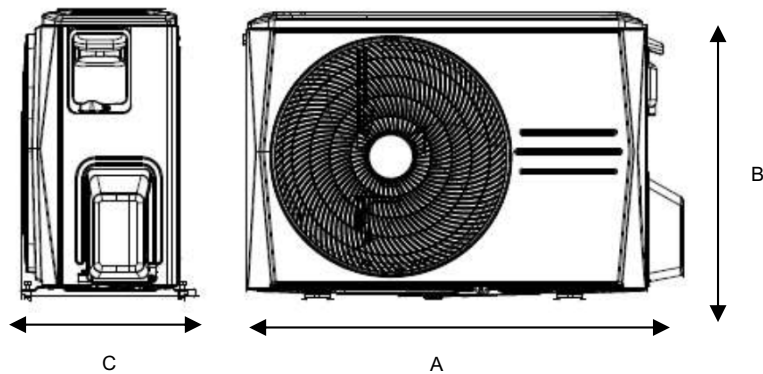

DIMENSIONS & WEIGHT OF OUTDOOR UNIT

Model	Weight	A	B	C
KAE-CF 26 DR9	23,20 kg	720 mm	495 mm	270 mm
KAE-CF 32 DR9	23,20 kg	720 mm	495 mm	270 mm
KAE-CF 52 DR8	34 kg	800 mm	554 mm	333 mm
KAE-CF 71 DR8	51,50 kg	845 mm	702 mm	363 mm