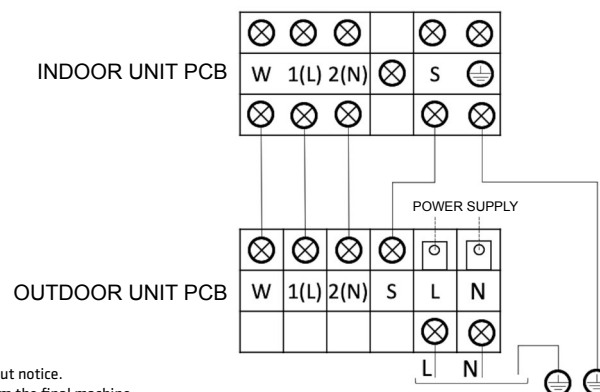

WIRING DIAGRAM

NOTES:
(1) The data and specifications present in this sheet may vary without notice.
(2) The images on this sheet are indicative and may be different from the final machine.