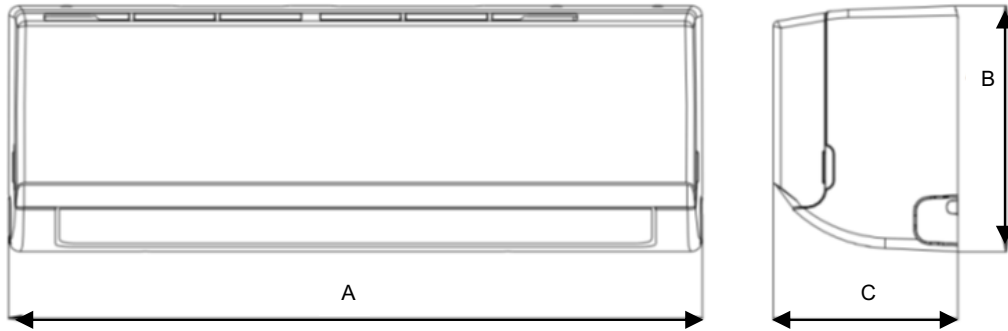

## FEATURES

Model	KAY-CF 26 DR9	KAY-CF 35 DR9	KAY-CF 52 DR8	KAY-CF 71 DR8
Cooling capacity	2,64 kW	3,52 kW	5,28 kW	7,03 kW
Cooling power input	730 W	1.220 W	1.540 W	2.350 W
Heating capacity	2,93 kW	3,81 kW	5,57 kW	7,33 kW
Heating power input	730 W	1.090 W	1.480 W	2.040 W
ErP Classification cold/heat	A++ / A+	A++ / A+	A++ / A+	A++ / A+
Airflow (indoor)	325/360/466 m <sup>3</sup> /h	314/430/540 m <sup>3</sup> /h	540/680/840 m <sup>3</sup> /h	662/817/980 m <sup>3</sup> /h
Sound pressure (indoor)	25 dB(A)	25 dB(A)	25 dB(A)	28 dB(A)
Airflow (outdoor)	1.750 m <sup>3</sup> /h	1.800 m <sup>3</sup> /h	2.500 m <sup>3</sup> /h	3.000 m <sup>3</sup> /h
Sound pressure (outdoor)	55,50 dB(A)	56 dB(A)	56 dB(A)	59,50 dB(A)
Power supply	220-240 V / 1 / 50			
Power wiring (outdoor)	(2+T)x2,50 mm <sup>2</sup>			
Communication wiring	(4+T)x1,50 mm <sup>2</sup>	(4+T)x1,50 mm <sup>2</sup>	(4+T)x1,50 mm <sup>2</sup>	(4+T)x2,50 mm <sup>2</sup>
Refrigerating pipes	Ø1/4" / Ø3/8"	Ø1/4" / Ø3/8"	Ø1/4" / Ø1/2"	Ø3/8" / Ø5/8"
Refrigerant charge / Additional charge	0,55 kg / 0,012 kg	0,55 kg / 0,012 kg	1 kg / 0,012 kg	1,60 kg / 0,024 kg
Max. pipe length	25 m	25 m	30 m	50 m
Max. level difference	10 m	10 m	20 m	25 m

## DIMENSIONS & WEIGHT OF INDOOR UNIT

Model	Weight	A	B	C
<b>KAY-CF 26 DR8</b>	7,60 kg	805 mm	285 mm	194 mm
<b>KAY-CF 32 DR9</b>	7,60 kg	805 mm	285 mm	194 mm
<b>KAY-CF 52 DR8</b>	10 kg	957 mm	302 mm	213 mm
<b>KAY-CF 71 DR8</b>	12,30 kg	1.040 mm	327 mm	220 mm